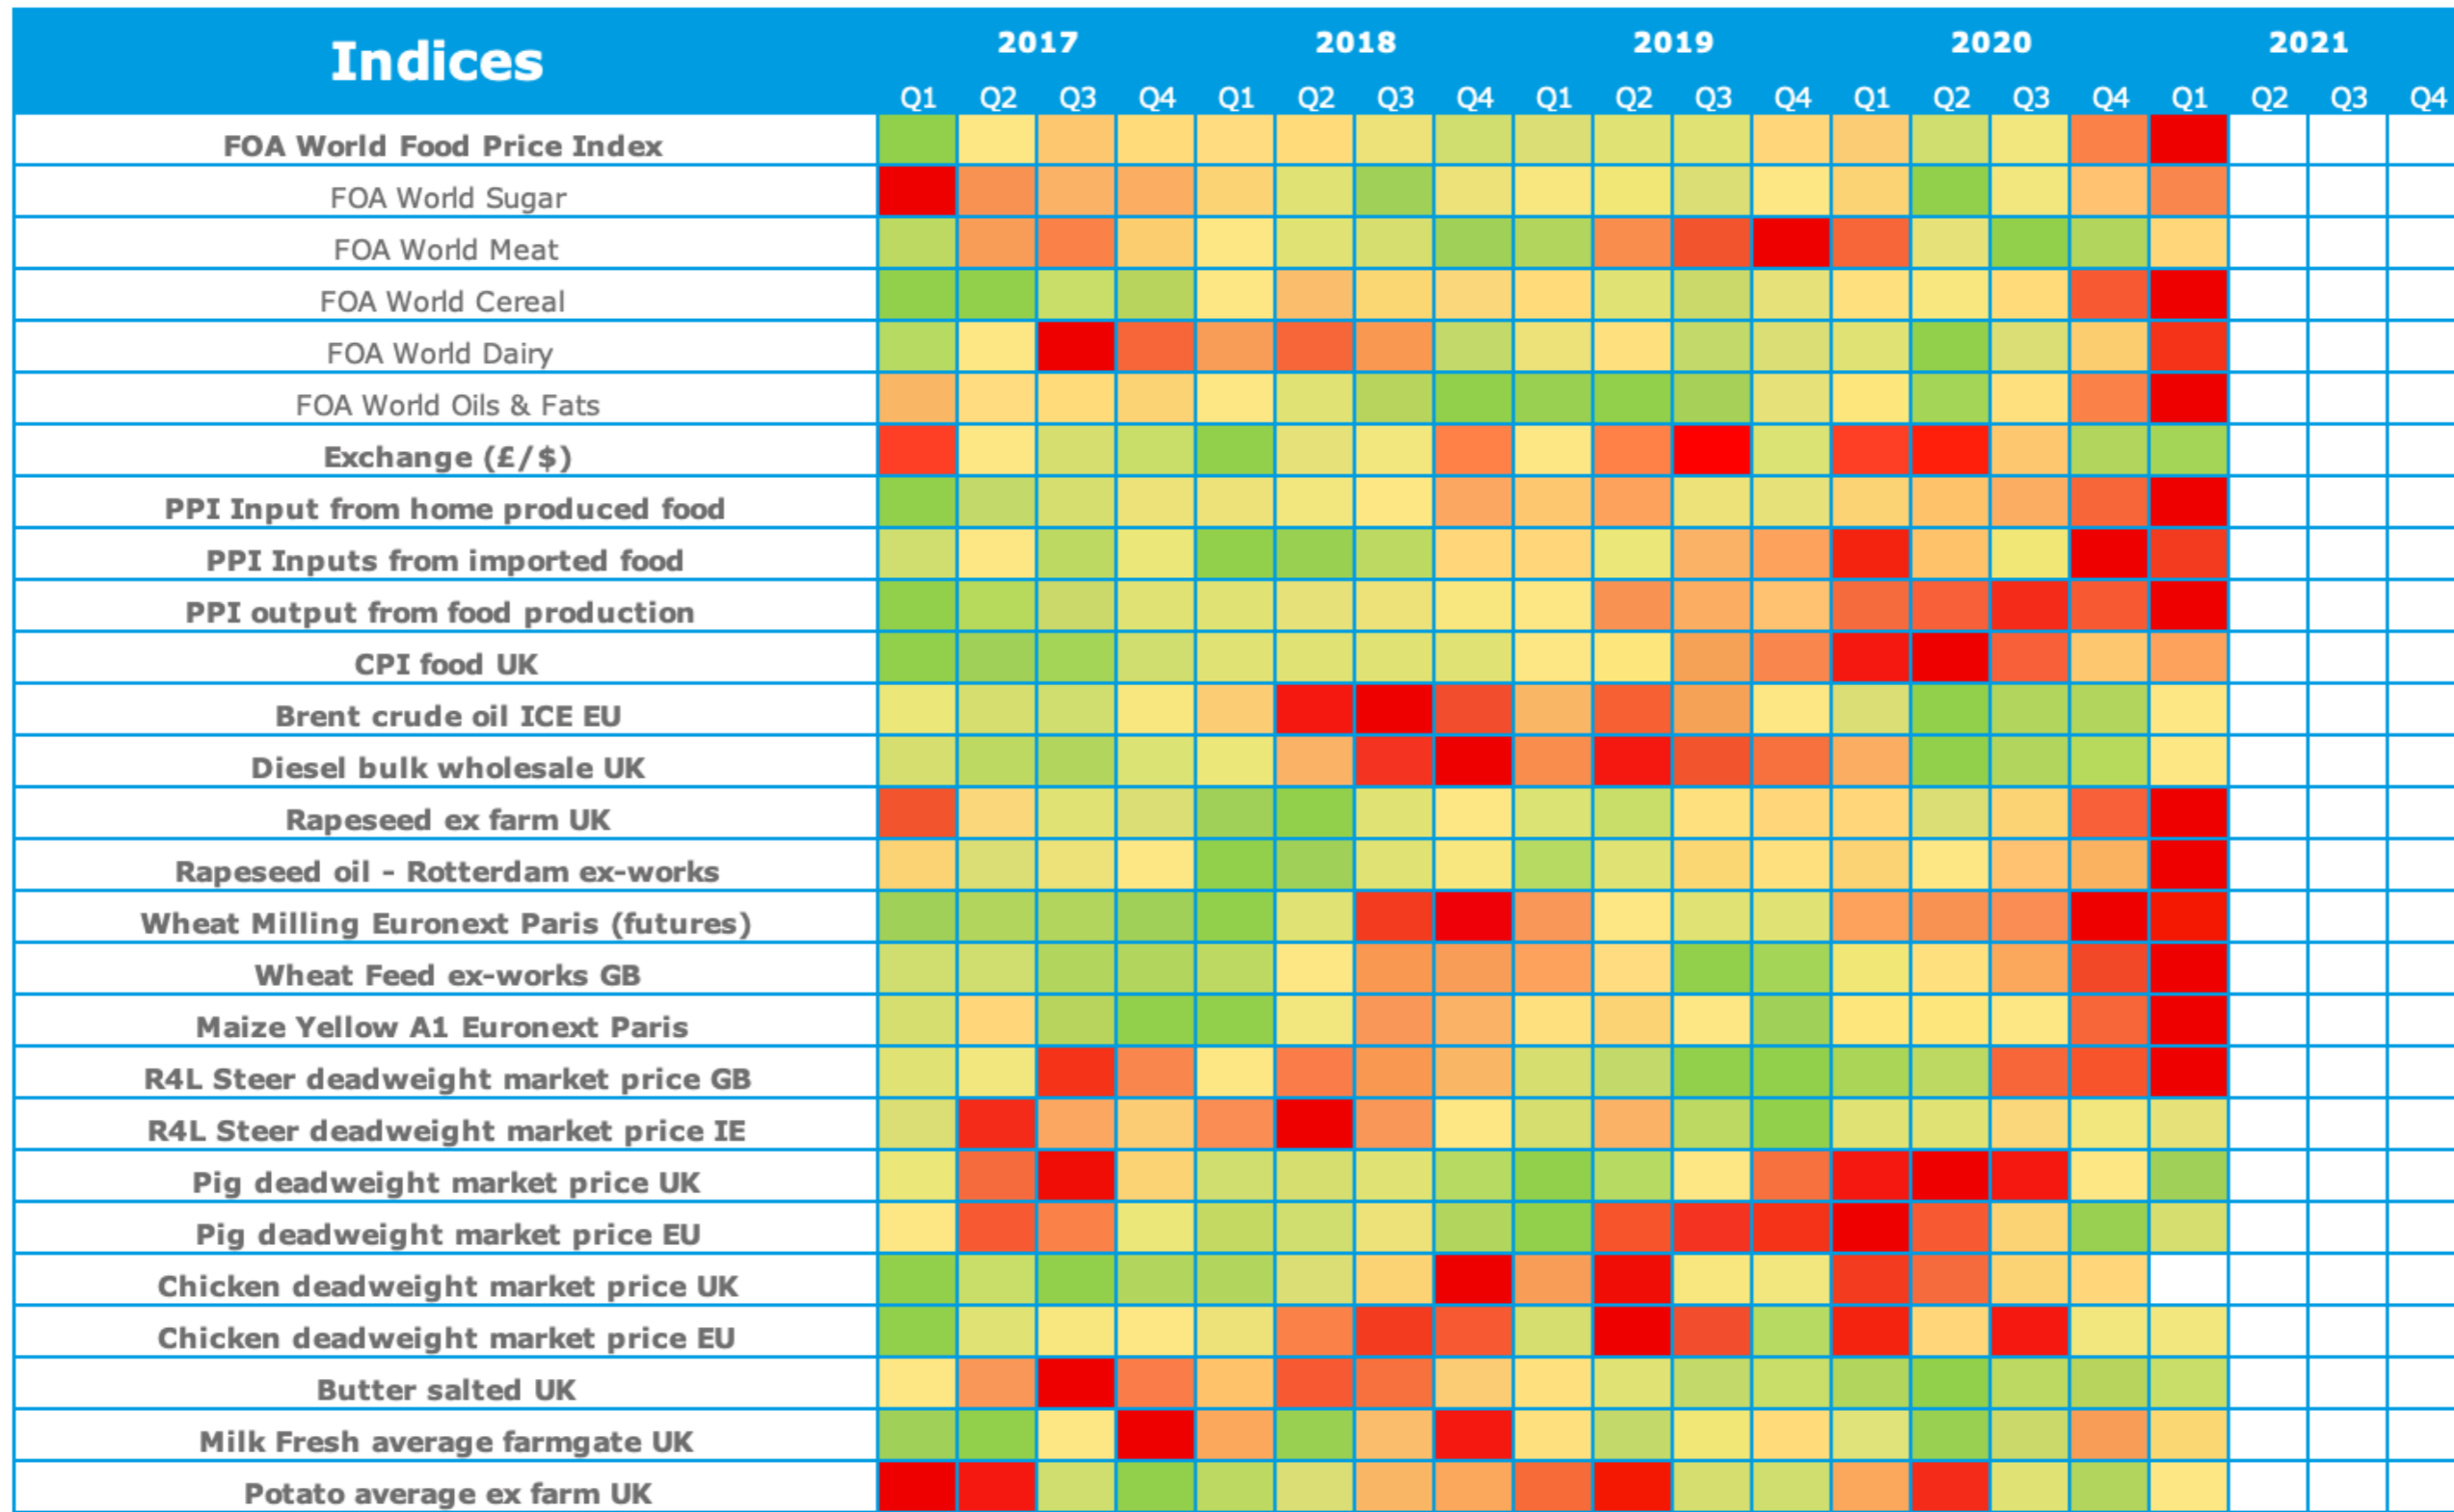

# Heatmap

Index Base Year = 2017