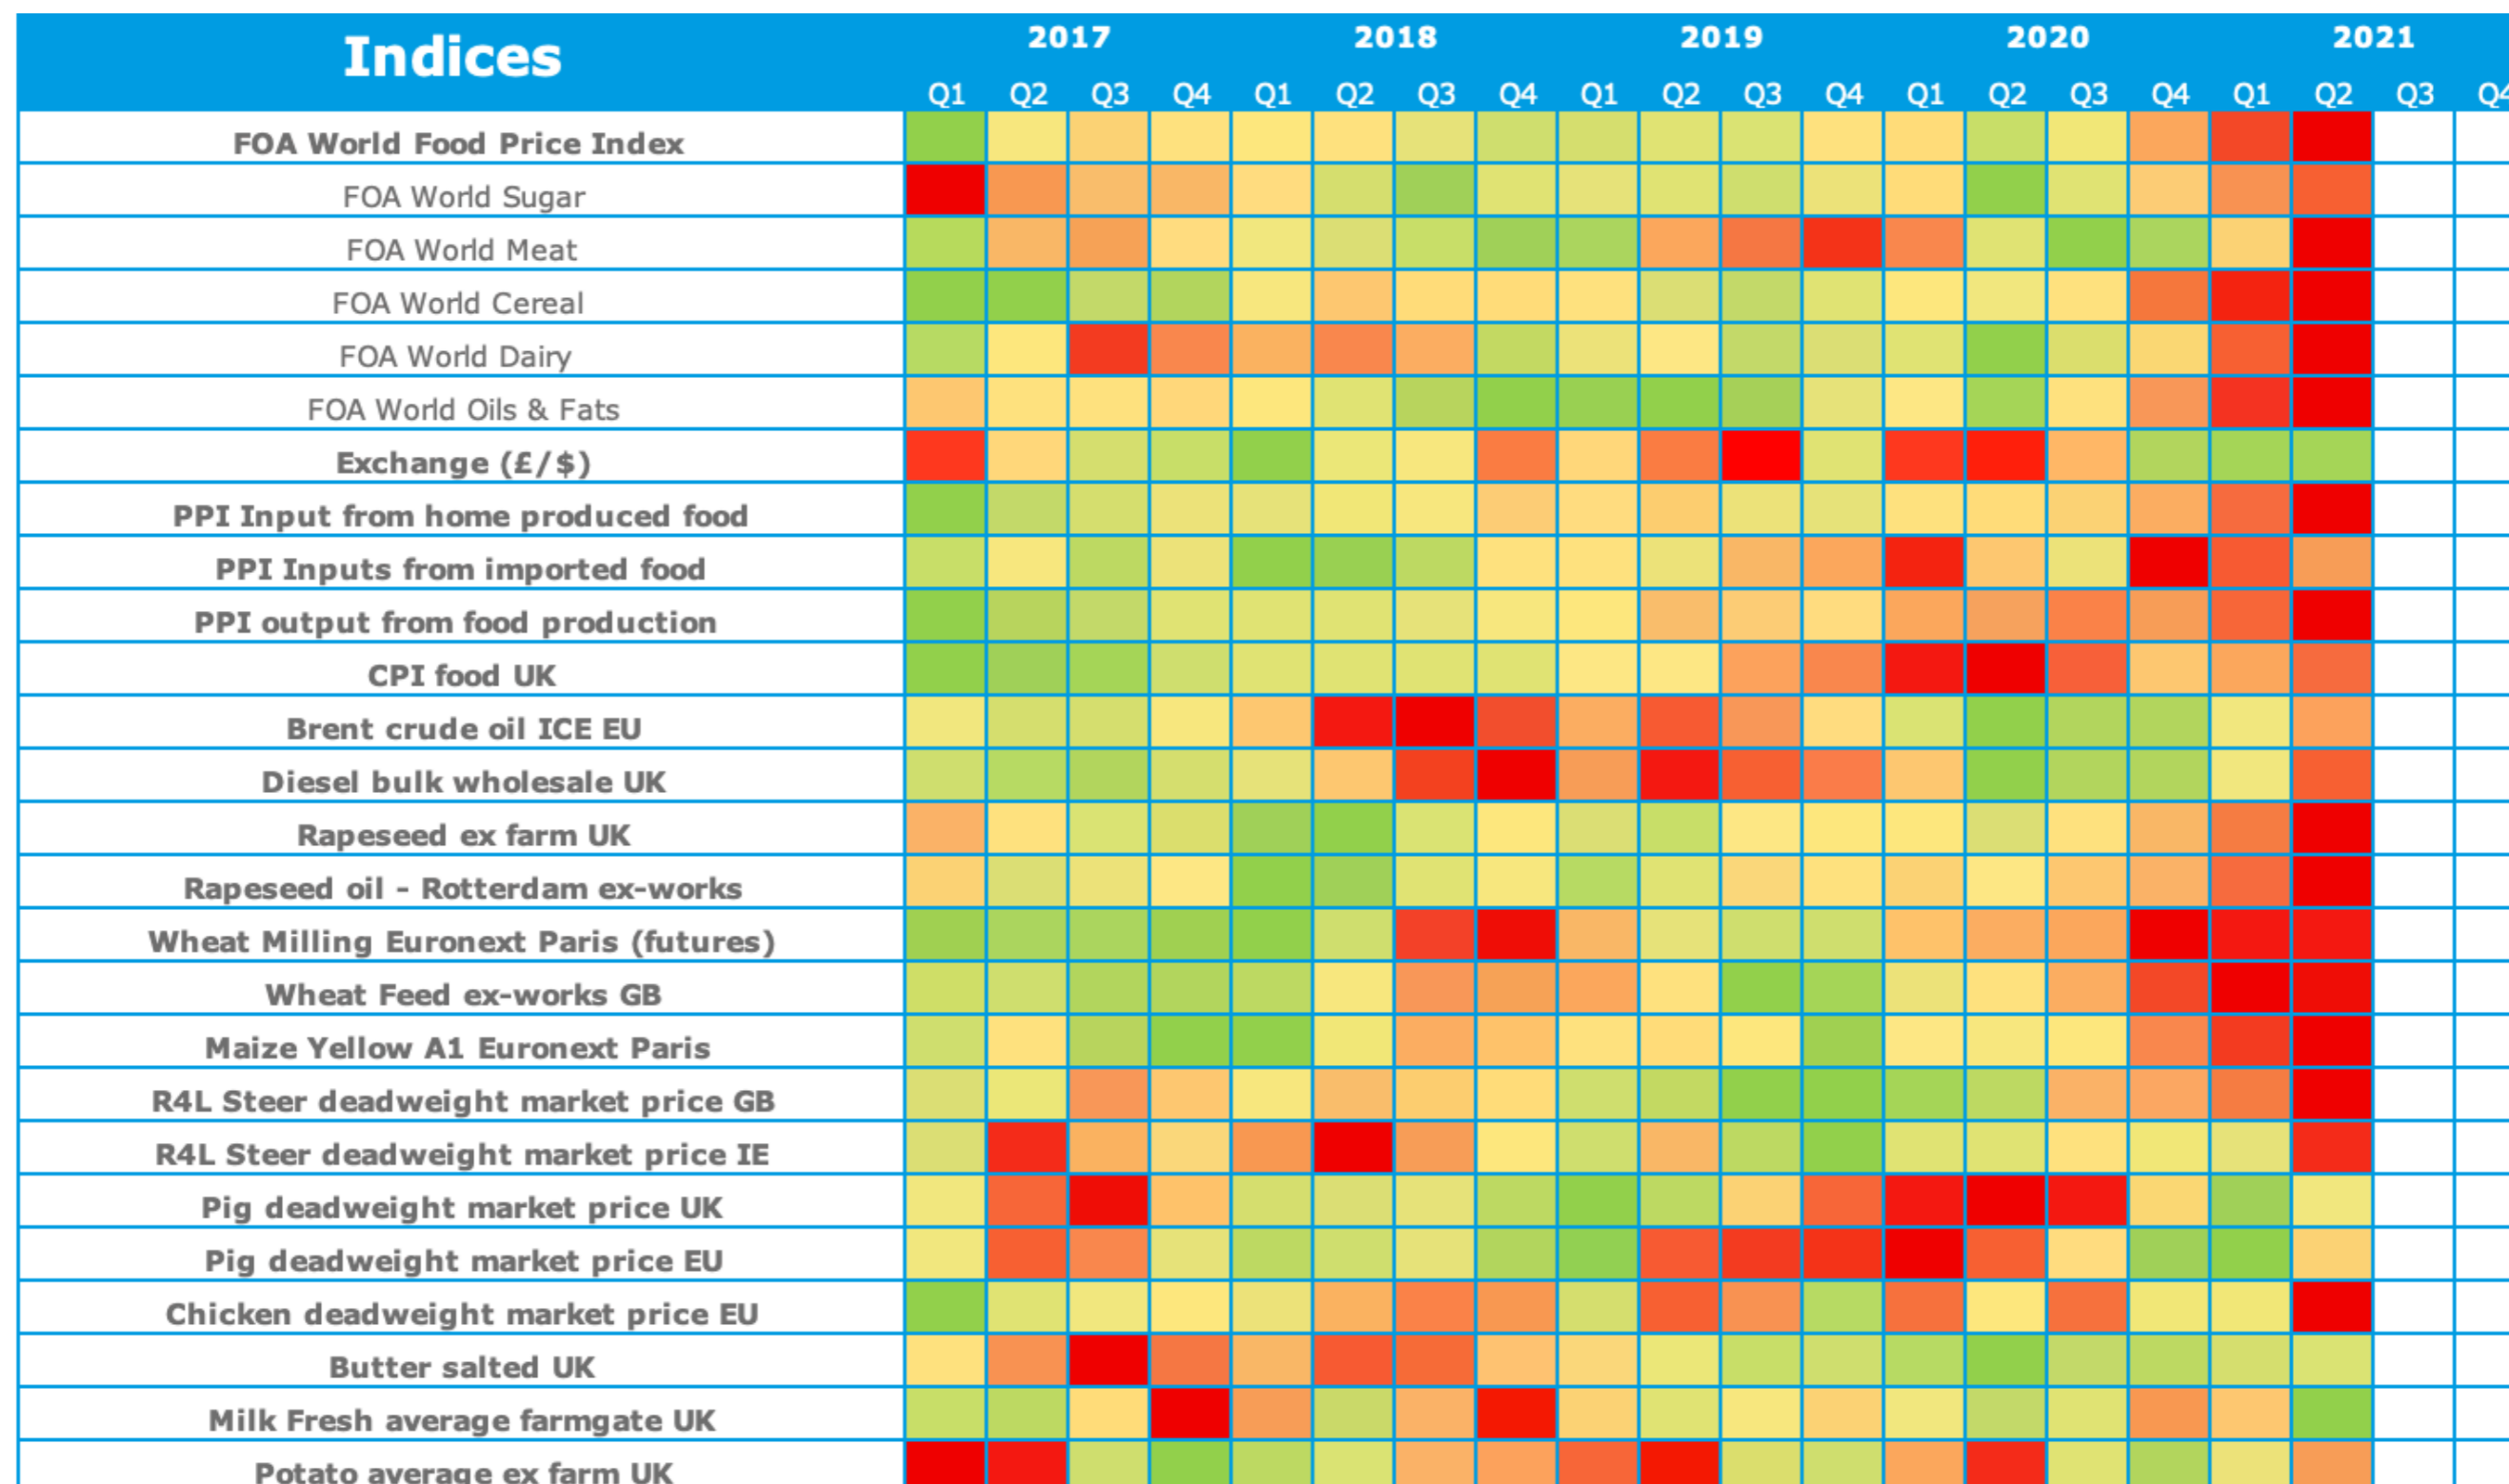

# Heatmap

Index Base Year = 2017