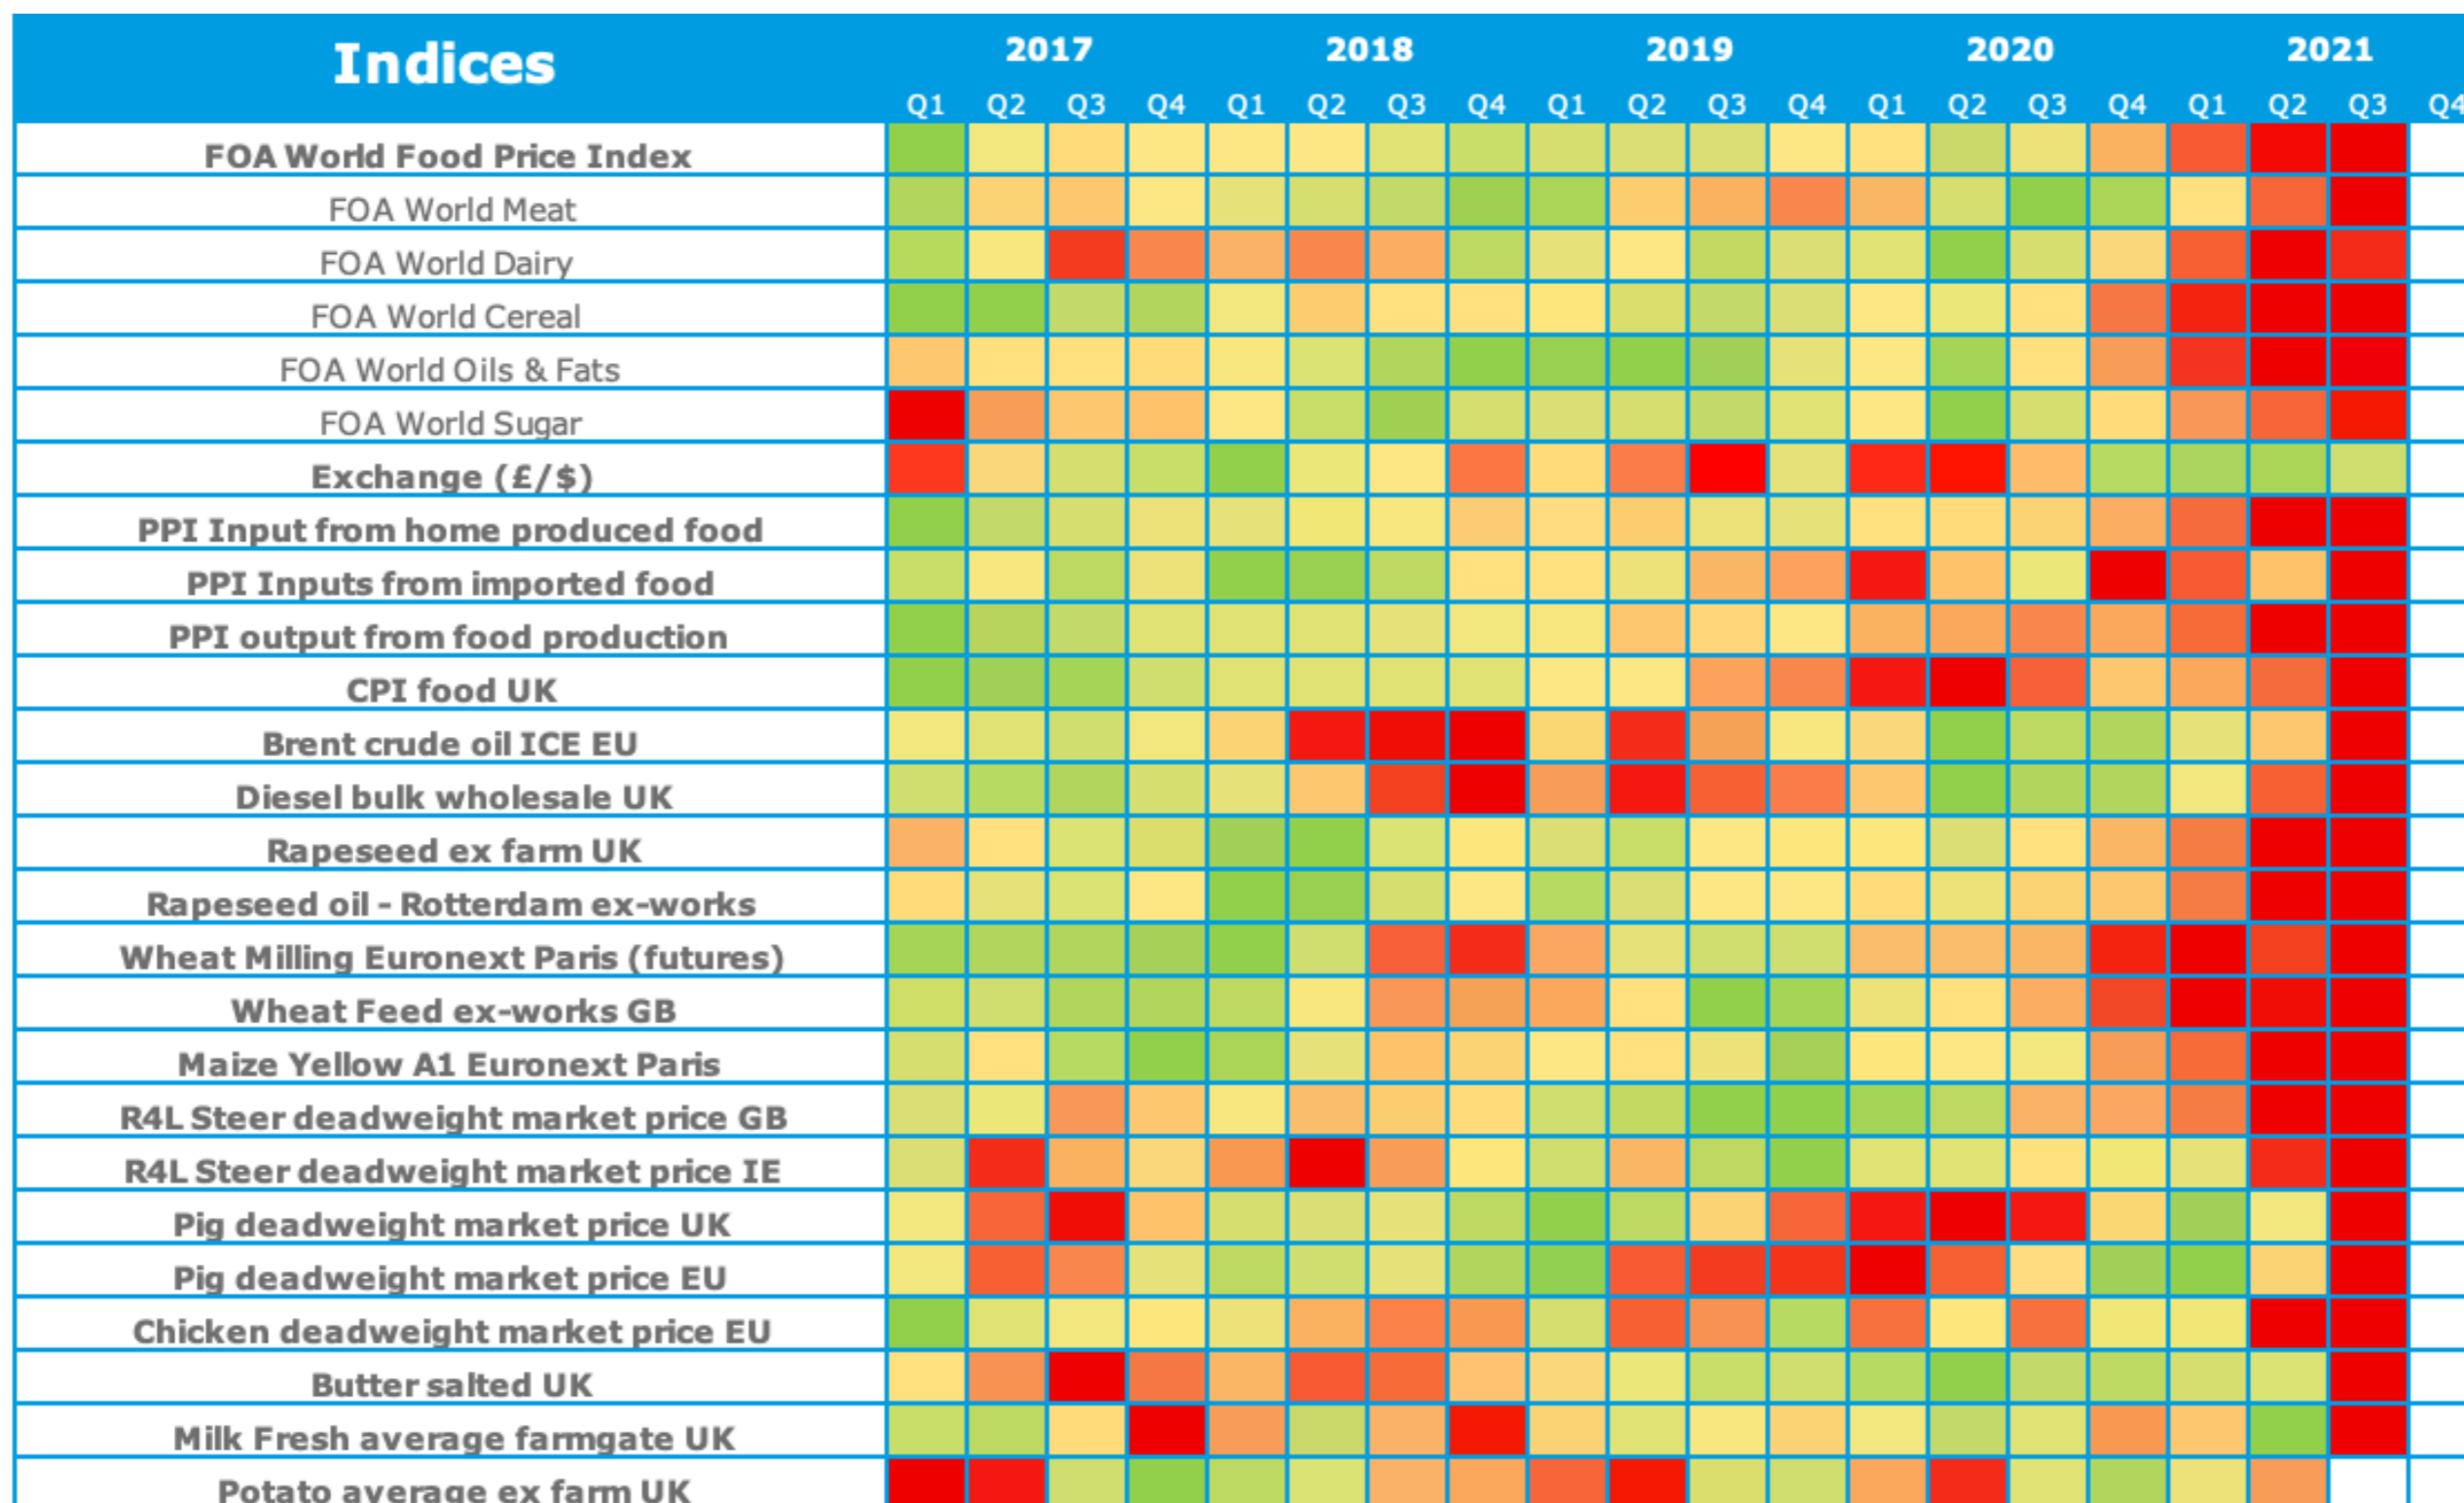

# Heatmap

Index Base Year = 2017